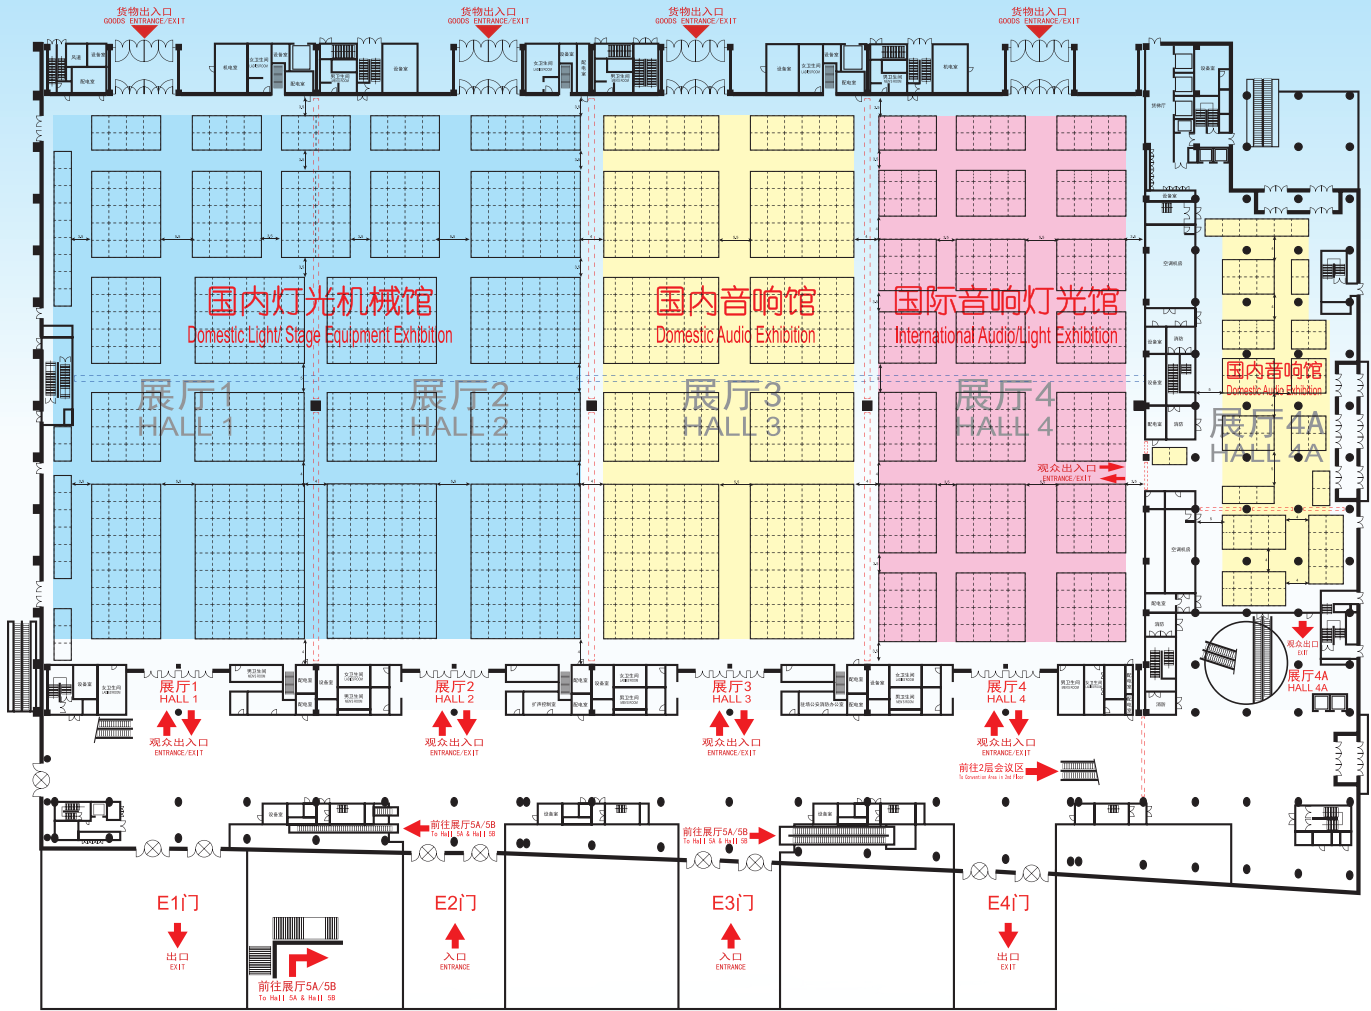

国家会议中心 1-4 号馆

特别说明:

Special Version:

- ★ 标准展位限高2.5米
Standard booth height limitation: no more than 2.5 meters.
- ★ 展厅1-4内特装展位限高5米
Height limitation for raw space in Hall 1-4 no more than 5 meters.
- ★ 展厅4A内特装展位限高3.5米
Height limitation for raw space in Hall 4A no more than 3.5 metres

- ★ ●: 柱子 尺寸: $\phi 1200\text{mm}$
●: The pillar size: $\phi 1200\text{mm}$
- : 柱子 尺寸: $1700\text{mm} \times 1700\text{mm}$
■: The pillar size: $1700\text{mm} \times 1700\text{mm}$
- ★ 此图仅供参考, 实际安排展位时会有所变动。
This figure is for reference only, booth location will be confirmed when we are actually arranging it.